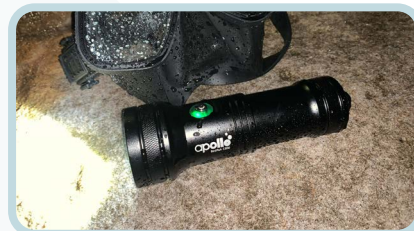

# REDFISH 1200 Lumens Flashlight

Built from aircraft grade anodized aluminium, the compact Redfish rechargeable light provides discreet red light (that will not disturb crayfish, lobster or crustaceans), also powerful white light (3 x Power Levels) and an SOS mode should the need arise.

With a depth rating of over 100 meters & a burn time of over 3hrs (based on High Power Level 1200 lumens) this light can manage most tasks professional divers require.

Battery level indicator  
Green light (high) - Red light (low) - Flash Red (Warning)

## Specifications

LED Life: **Approx. 50,000 hours**  
Run Time: **More than 180 minutes**  
Waterproof Depth: **100m/330ft**  
Dimension: **48mm(D) x 150mm(L)**  
Battery: **26650 Lithium Rechargeable Battery**