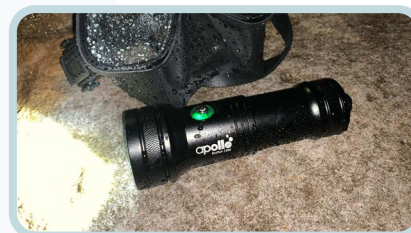

NIGHTFISH 1200 Lumen Flashlight

Built from aircraft grade anodized aluminium, the compact Nightfish rechargeable light provides very discreet red light (3 x power Levels), powerful white light (3 x Power Levels) and an SOS mode should the need arise.

With a depth rating of over 100 meters & a burn time of over 3hrs (based on High Power Level 1200 lumens) this light can manage most tasks operators require.

Specifications

LED Life: **Approx. 50,000 hours**
 Run Time: **More than 180 minutes**
 Waterproof Depth: **100m/330ft**
 Dimension: **48mm(D) x 150mm(L)**
 Battery: **26650 Lithium Rechargeable Battery**

Memory Mode When switched off the torch remembers the last light mode setting and returns to that.