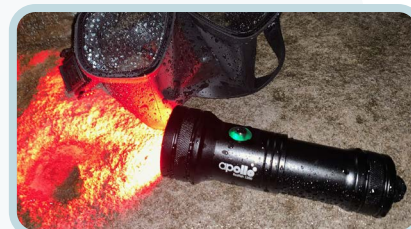

NIGHTFISH 1200 Lumen Flashlight

Built from aircraft grade anodized aluminium, the compact Nightfish rechargeable light provides very discreet red light (3 x power Levels), powerful white light (3 x Power Levels) and an SOS mode should the need arise.

With a depth rating of over 100 meters & a burn time of over 3hrs (based on High Power Level 1200 lumens) this light can manage most tasks operators require.

Specifications

LED Life: **Approx. 50,000 hours**
 Run Time: **More than 180 minutes**
 Waterproof Depth: **100m/330ft**
 Dimension: **48mm(D) x 150mm(L)**
 Battery: **26650 Lithium Rechargeable Battery**

Memory Mode When switched off the torch remembers the last light mode setting and returns to that.